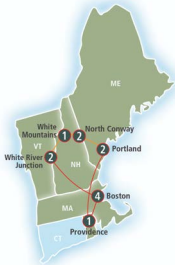

— Begin and end your holiday from any of the 500+ Amtrak stations —

Fall Foliage Journeys by Rail

Experience the stunning beauty of autumn from the comfort of the train, as you enjoy vibrant fall foliage from your window.

Trending Destinations Booking Now:

Best of New England